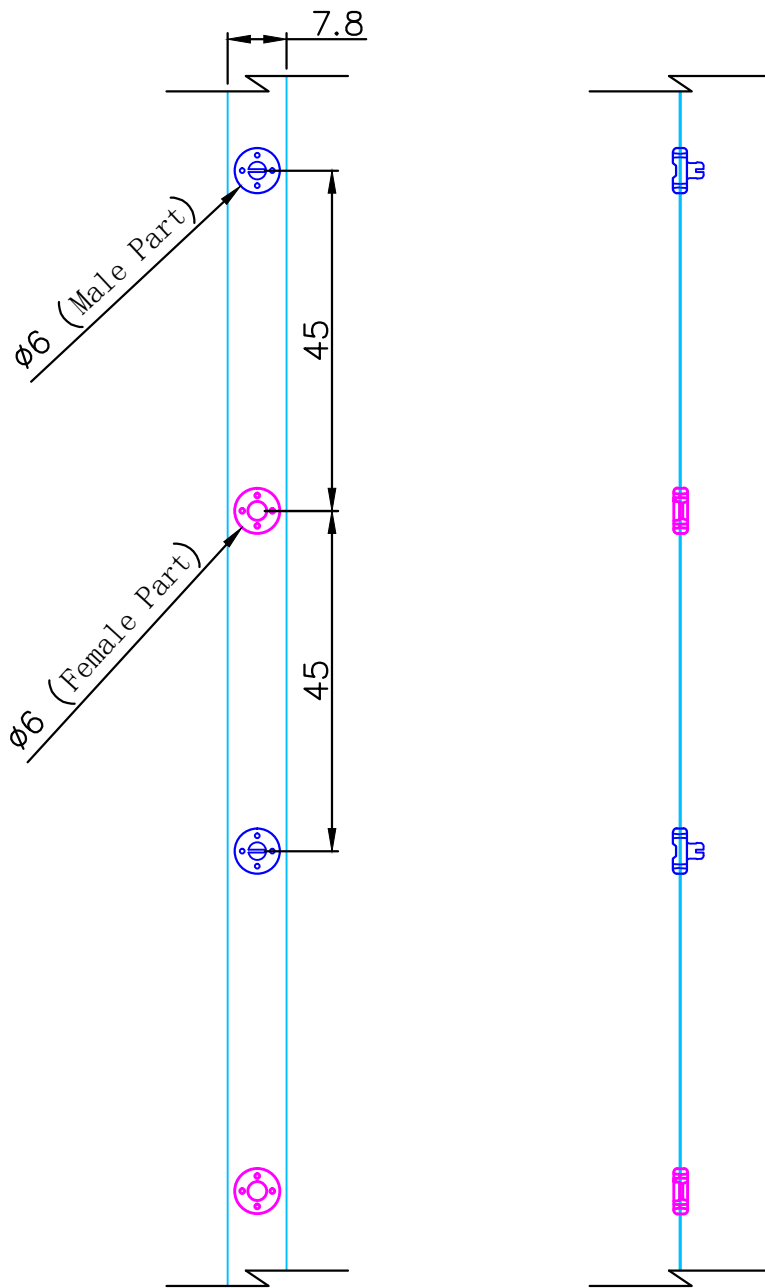

R160096
 CSR160066

FR Art.Ref. : SBC11

RS Mold Ref.: SB11

Form of Finished Product : LONG METER in Reel

1	Polyester Tape with SINGLE row punched holes						RT001
NR.	ITEM DESCRIPTION						Art. nr
ART. NR.	PT0009	SCALE	1:1	UNIT	mm	DRAWN BY	JN
ITEM	Popper Tape					APPROVED BY	JN
						DATE	3.Mar.2016