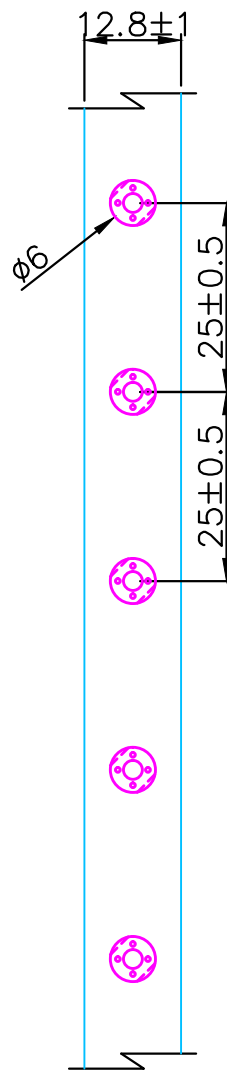

R160209
 CSR160106

Male Part
 Art.nr. PT0031 M

Female Part
 Art.nr. PT0031 F

FR Art.Ref. : SM40013/SF40013

RS Mold Ref.: SB31 M + SB31 F

Form of Finished Product : LONG METER in Reel

1	Polyester Tape					DG128	
NR.	ITEM DESCRIPTION					Art. nr	
ART. NR.	PT0031	SCALE	1:1	UNIT	mm	DRAWN BY	JN
ITEM	Popper Tape					APPROVED BY	JN
						DATE	19.Apr.2016