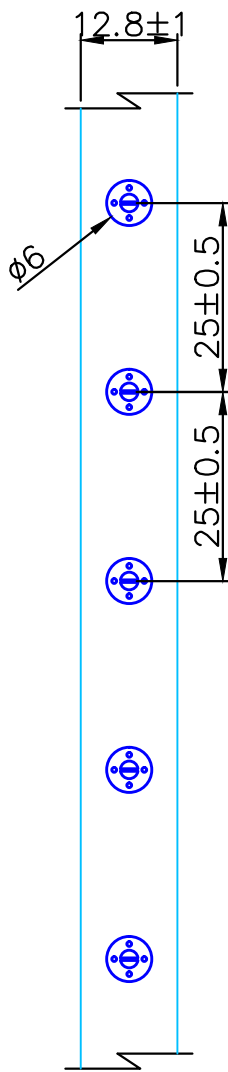

R160209
 CSR160106

Male Part
 Art.nr. PT0031 M

Female Part
 Art.nr. PT0031 F

FR Art.Ref. : SM40013/SF40013

RS Mold Ref.: SB31 M + SB31 F

Form of Finished Product : LONG METER in Reel

1	Polyester Tape					DG128	
NR.	ITEM DESCRIPTION					Art. nr	
ART. NR.	PT0031	SCALE	1:1	UNIT	mm	DRAWN BY	JN
ITEM	Popper Tape					APPROVED BY	JN
						DATE	19.Apr.2016